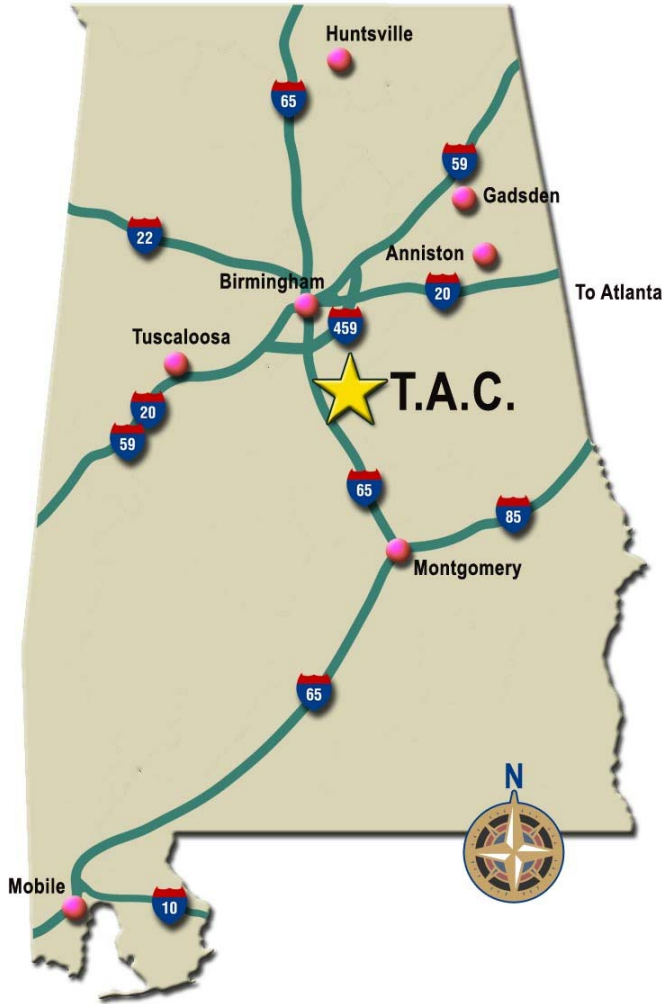

Alabama Power Company

TECHNOLOGY APPLICATIONS CENTER

ADDRESS:
 Technology Applications Center
 Alabama Power Company
 General Services Complex - Bldg. 7B
 744 County Road 87N
 Calera, AL 35040

DIRECTIONS FROM:

Birmingham	Montgomery	Tuscaloosa	Atlanta
Take I-65 South to Exit 234	Take I-65 North to Exit 234	Take I-20 East / I-59 North to I-459 North	Take I-20 West to I-65 South
At Exit 234 turn right (toward Airport)	At Exit 234 turn right onto Hwy 87 North	Take I-459 North to I-65 South	Follow directions from Birmingham
Continue right (go over I-65) onto Hwy 87 North	Turn right into the APC General Services Complex	Follow directions from Birmingham	
Turn right into the APC General Services Complex	After the guard booth, turn right at stop sign		
After the guard booth, turn right at stop sign	Follow the road around to the TAC in Building 7B.		
Follow the road around to the TAC in Building 7B.			