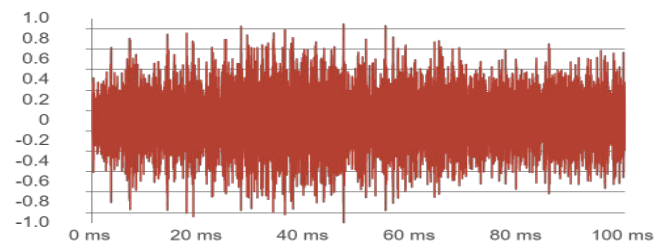

Waveform

Time-frequency content

Properties

Level	51.8 dB
Date created	18.10.2023
Device	AC13U230
Device Label	AC13U230_00067_231018_0953_0067
Snapshot ID	352943

Frequency content

Comments

Waveform

Time-frequency content