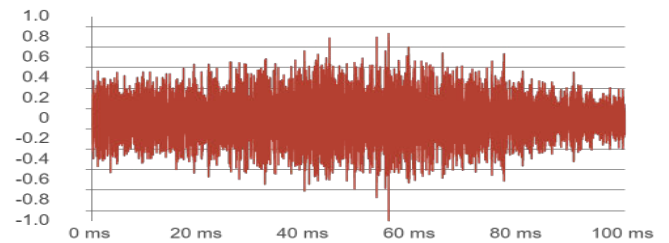

Properties

Level	38.2 dB
Date created	18.10.2023
Device	AC13U230
Device Label	AC13U230_00084_231018_1010_0084
Snapshot ID	352966

Frequency content

Comments

Waveform

Time-frequency content

Properties

Level	38 dB
Date created	18.10.2023
Device	AC13U230
Device Label	AC13U230_00085_231018_1010_0085
Snapshot ID	352967

Frequency content

Comments

Waveform

Time-frequency content

Properties

Level	50.6 dB
Date created	18.10.2023
Device	AC13U230
Device Label	AC13U230_00086_231018_1010_0086
Snapshot ID	352968

Frequency content

Comments