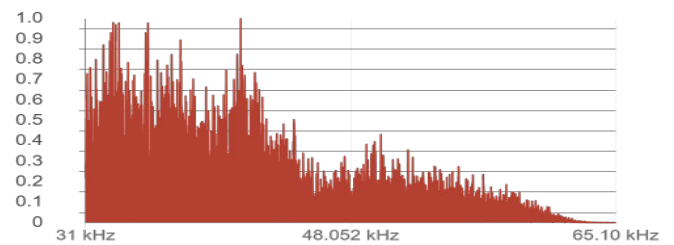

Waveform

Time-frequency content

Properties

Level	52.9 dB
Date created	18.10.2023
Device	AC13U230
Device Label	AC13U230_00071_231018_0956_0071
Snapshot ID	352949

Frequency content

Comments

Waveform

Time-frequency content

Properties

Level	38.9 dB
Date created	18.10.2023
Device	AC13U230
Device Label	AC13U230_00072_231018_0958_0072
Snapshot ID	352950

Frequency content

Comments

Waveform

Time-frequency content

Properties

Level	29.5 dB
Date created	18.10.2023
Device	AC13U230
Device Label	AC13U230_00077_231018_1004_0077
Snapshot ID	352957