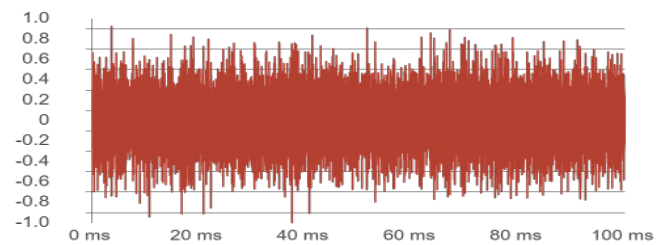

Waveform

Time-frequency content

Properties

Level	57.1 dB
Date created	18.10.2023
Device	AC13U230
Device Label	AC13U230_00082_231018_1008_0082
Snapshot ID	352964

Frequency content

Comments

Waveform

Time-frequency content