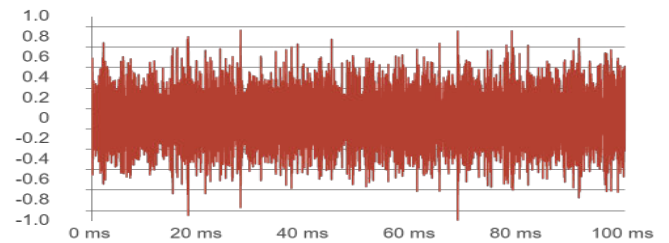

Frequency content

Comments

Waveform

Time-frequency content

Properties

Level	50.6 dB
Date created	18.10.2023
Device	AC13U230
Device Label	AC13U230_00086_231018_1010_0086
Snapshot ID	352968

Frequency content

Comments

Waveform

Time-frequency content