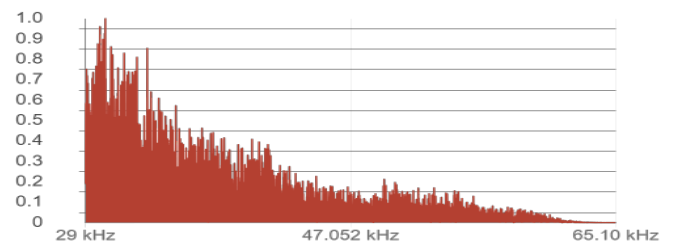

Waveform

Time-frequency content

Properties

Level	51.8 dB
Date created	18.10.2023
Device	AC13U230
Device Label	AC13U230_00067_231018_0953_0067
Snapshot ID	352943

Frequency content

Comments

Waveform

Time-frequency content

Properties

Level	72 dB
Date created	18.10.2023
Device	AC13U230
Device Label	AC13U230_00068_231018_0955_0068
Snapshot ID	352945

Frequency content

Comments

Waveform

Time-frequency content

Properties

Level	68 dB
Date created	18.10.2023
Device	AC13U230
Device Label	AC13U230_00069_231018_0955_0069
Snapshot ID	352946