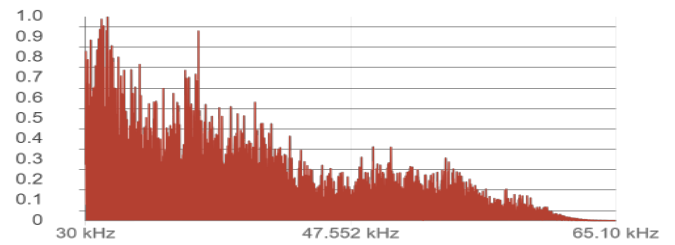

Acoustic Camera Report

Snapshots	14
Minimum level	29.5 dB
Maximum level	72 dB

Properties

Level	51 dB
Date created	18.10.2023
Device	AC13U230
Device Label	AC13U230_00065_231018_0945_0065
Snapshot ID	352941

Frequency content

Comments

Waveform

Time-frequency content

Properties

Level	42.6 dB
Date created	18.10.2023
Device	AC13U230
Device Label	AC13U230_00066_231018_0949_0066
Snapshot ID	352942

Frequency content

Comments