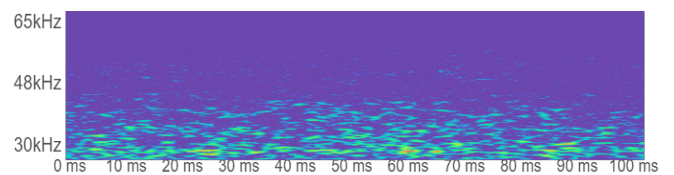

Frequency content

Comments

Waveform

Time-frequency content

Properties

Level	50.6 dB
Date created	18.10.2023
Device	AC13U230
Device Label	AC13U230_00086_231018_1010_0086
Snapshot ID	352968

Frequency content

Comments

Waveform

Time-frequency content