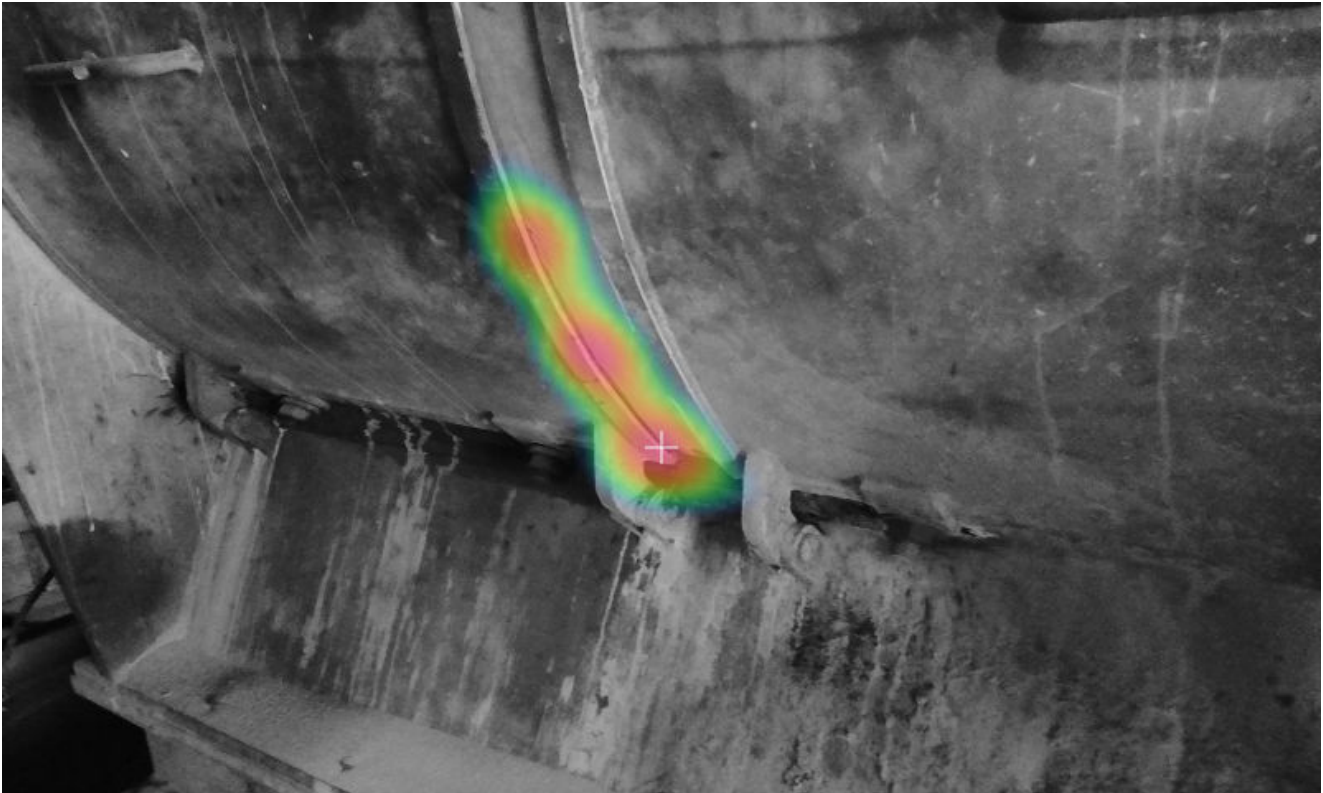

Properties

Level	57.1 dB
Date created	18.10.2023
Device	AC13U230
Device Label	AC13U230_00082_231018_1008_0082
Snapshot ID	352964

Frequency content

Comments

Waveform

Time-frequency content