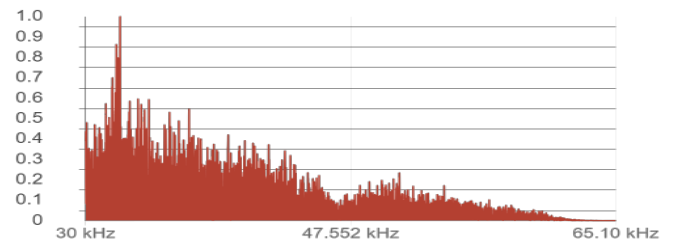

Properties

Level	38.2 dB
Date created	18.10.2023
Device	AC13U230
Device Label	AC13U230_00084_231018_1010_0084
Snapshot ID	352966

Frequency content

Comments

Waveform

Time-frequency content

Properties

Level	38 dB
Date created	18.10.2023
Device	AC13U230
Device Label	AC13U230_00085_231018_1010_0085
Snapshot ID	352967

Frequency content

Comments

Waveform

Time-frequency content

Properties

Level	50.6 dB
Date created	18.10.2023
Device	AC13U230
Device Label	AC13U230_00086_231018_1010_0086
Snapshot ID	352968

Frequency content

Comments