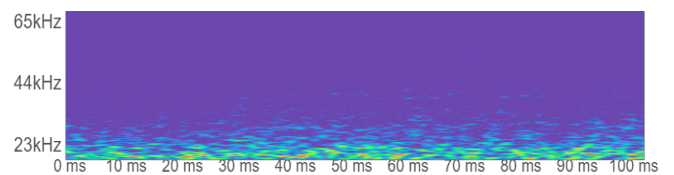

Properties

Level	72 dB
Date created	18.10.2023
Device	AC13U230
Device Label	AC13U230_00068_231018_0955_0068
Snapshot ID	352945

Frequency content

Comments

Waveform

Time-frequency content

Properties

Level	68 dB
Date created	18.10.2023
Device	AC13U230
Device Label	AC13U230_00069_231018_0955_0069
Snapshot ID	352946