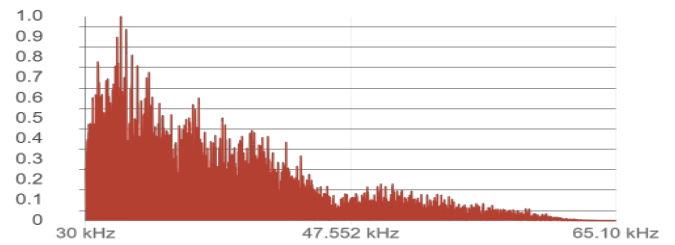

Waveform

Time-frequency content

Properties

Level	57.1 dB
Date created	18.10.2023
Device	AC13U230
Device Label	AC13U230_00082_231018_1008_0082
Snapshot ID	352964

Frequency content

Comments

Waveform

Time-frequency content

Properties

Level	38.2 dB
Date created	18.10.2023
Device	AC13U230
Device Label	AC13U230_00084_231018_1010_0084
Snapshot ID	352966

Frequency content

Comments

Waveform

Time-frequency content

Properties

Level	38 dB
Date created	18.10.2023
Device	AC13U230
Device Label	AC13U230_00085_231018_1010_0085
Snapshot ID	352967