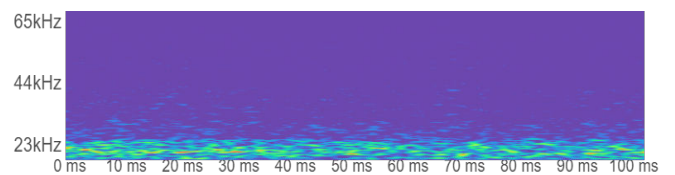

Frequency content

Comments

Waveform

Time-frequency content

Properties

Level	51.9 dB
Date created	18.10.2023
Device	AC13U230
Device Label	AC13U230_00070_231018_0956_0070
Snapshot ID	352947

Frequency content

Comments