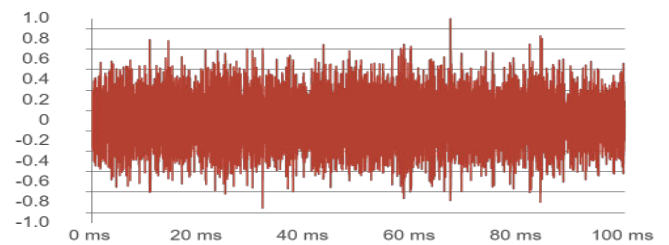

Comments

Waveform