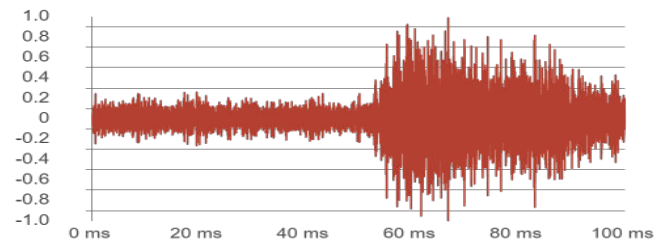

Comments

Waveform