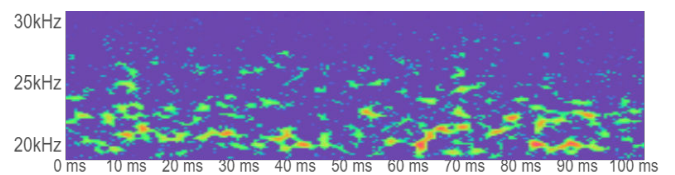

Time-frequency content