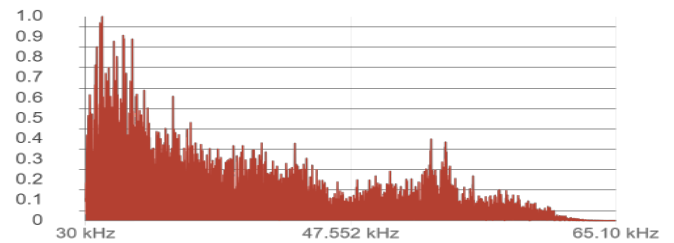

Frequency content

Comments

Waveform

Time-frequency content

Properties

Level	45.3 dB
Date created	18.10.2023
Device	AC13U230
Device Label	AC13U230_00081_231018_1008_0081
Snapshot ID	352963

Frequency content

Comments

Waveform

Time-frequency content

Properties

Level	57.1 dB
Date created	18.10.2023
Device	AC13U230
Device Label	AC13U230_00082_231018_1008_0082
Snapshot ID	352964

Frequency content

Comments

Waveform

Time-frequency content