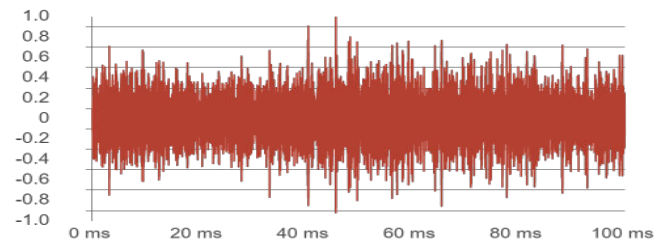

Properties

Level	38.9 dB
Date created	18.10.2023
Device	AC13U230
Device Label	AC13U230_00072_231018_0958_0072
Snapshot ID	352950

Frequency content

Comments

Waveform

Time-frequency content

Properties

Level	29.5 dB
Date created	18.10.2023
Device	AC13U230
Device Label	AC13U230_00077_231018_1004_0077
Snapshot ID	352957