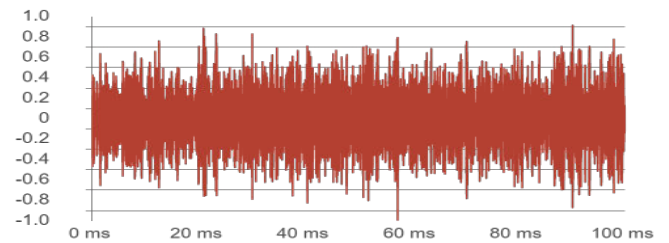

Properties

Level	72 dB
Date created	18.10.2023
Device	AC13U230
Device Label	AC13U230_00068_231018_0955_0068
Snapshot ID	352945

Frequency content

Comments

Waveform

Time-frequency content

Properties

Level	68 dB
Date created	18.10.2023
Device	AC13U230
Device Label	AC13U230_00069_231018_0955_0069
Snapshot ID	352946