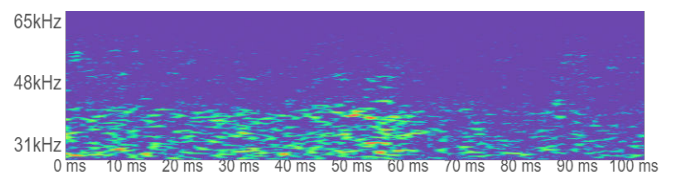

Waveform

Time-frequency content

Properties

Level	52.9 dB
Date created	18.10.2023
Device	AC13U230
Device Label	AC13U230_00071_231018_0956_0071
Snapshot ID	352949

Frequency content

Comments

Waveform

Time-frequency content

Properties

Level	38.9 dB
Date created	18.10.2023
Device	AC13U230
Device Label	AC13U230_00072_231018_0958_0072
Snapshot ID	352950

Frequency content

Comments

Waveform

Time-frequency content

Properties

Level	29.5 dB
Date created	18.10.2023
Device	AC13U230
Device Label	AC13U230_00077_231018_1004_0077
Snapshot ID	352957