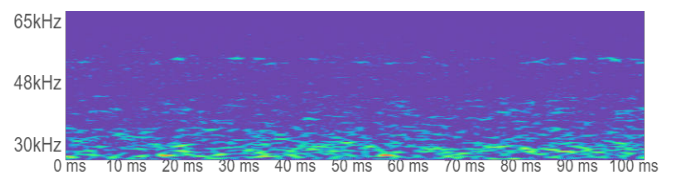

Time-frequency content