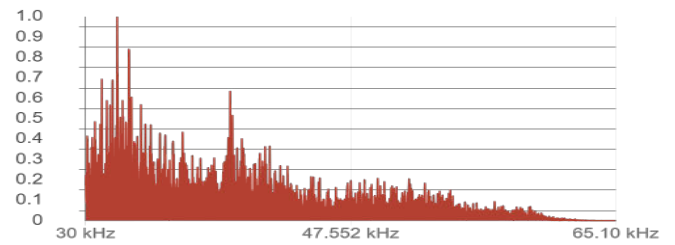

Frequency content