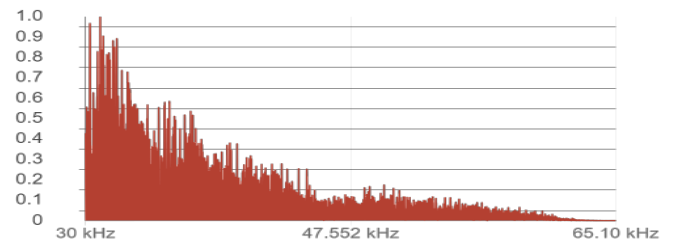

Waveform

Time-frequency content

Properties

Level	52.9 dB
Date created	18.10.2023
Device	AC13U230
Device Label	AC13U230_00071_231018_0956_0071
Snapshot ID	352949

Frequency content

Comments

Waveform

Time-frequency content

Properties

Level	38.9 dB
Date created	18.10.2023
Device	AC13U230
Device Label	AC13U230_00072_231018_0958_0072
Snapshot ID	352950

Frequency content

Comments

Waveform

Time-frequency content

Properties

Level	29.5 dB
Date created	18.10.2023
Device	AC13U230
Device Label	AC13U230_00077_231018_1004_0077
Snapshot ID	352957