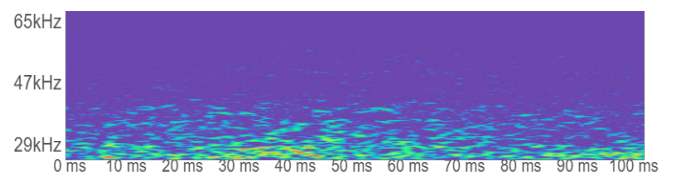

Waveform

Time-frequency content

Properties

Level	51.8 dB
Date created	18.10.2023
Device	AC13U230
Device Label	AC13U230_00067_231018_0953_0067
Snapshot ID	352943

Frequency content

Comments

Waveform

Time-frequency content