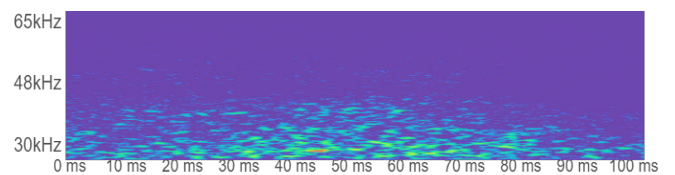

Properties

Level	38.2 dB
Date created	18.10.2023
Device	AC13U230
Device Label	AC13U230_00084_231018_1010_0084
Snapshot ID	352966

Frequency content

Comments

Waveform

Time-frequency content

Properties

Level	38 dB
Date created	18.10.2023
Device	AC13U230
Device Label	AC13U230_00085_231018_1010_0085
Snapshot ID	352967