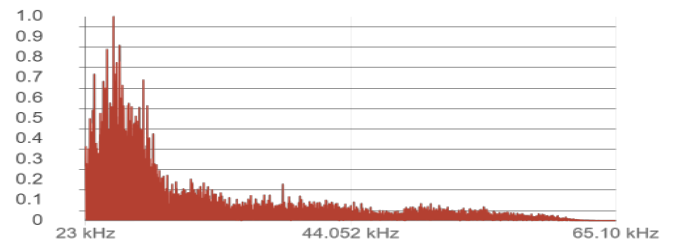

Frequency content