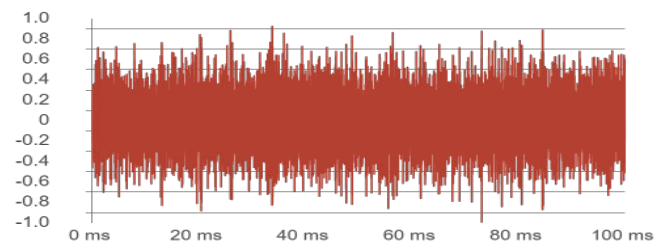

Comments

Waveform