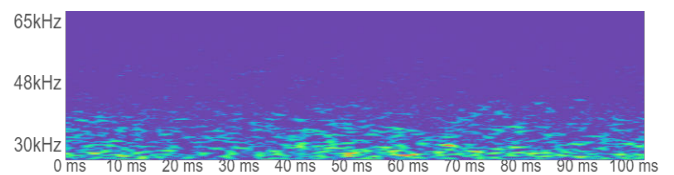

Properties

Level	38.9 dB
Date created	18.10.2023
Device	AC13U230
Device Label	AC13U230_00072_231018_0958_0072
Snapshot ID	352950

Frequency content

Comments

Waveform

Time-frequency content

Properties

Level	29.5 dB
Date created	18.10.2023
Device	AC13U230
Device Label	AC13U230_00077_231018_1004_0077
Snapshot ID	352957