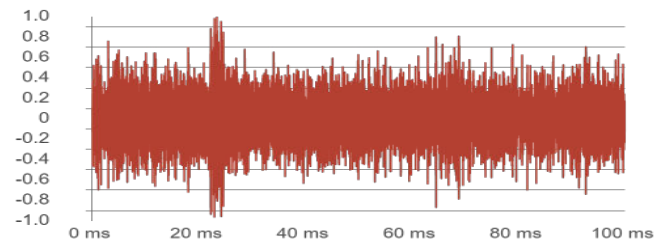

Comments

Waveform