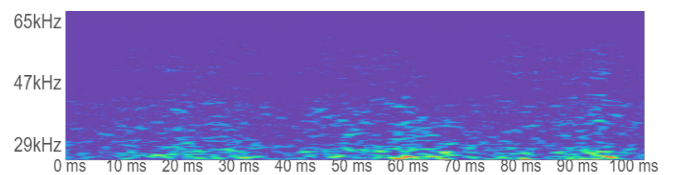

Time-frequency content