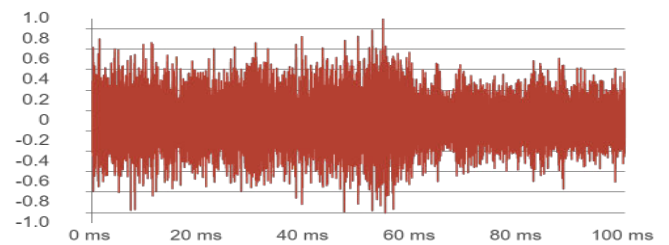

Waveform

Time-frequency content

Properties

Level	52.9 dB
Date created	18.10.2023
Device	AC13U230
Device Label	AC13U230_00071_231018_0956_0071
Snapshot ID	352949

Frequency content

Comments

Waveform

Time-frequency content

Properties

Level	38.9 dB
Date created	18.10.2023
Device	AC13U230
Device Label	AC13U230_00072_231018_0958_0072
Snapshot ID	352950

Frequency content

Comments

Waveform

Time-frequency content

Properties

Level	29.5 dB
Date created	18.10.2023
Device	AC13U230
Device Label	AC13U230_00077_231018_1004_0077
Snapshot ID	352957