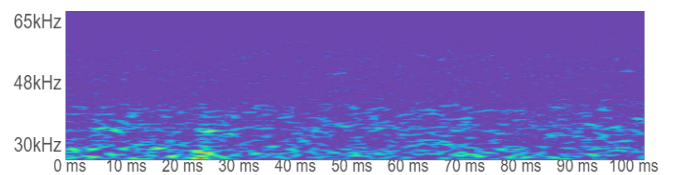

Frequency content

Comments

Waveform

Time-frequency content

Properties

Level	42.6 dB
Date created	18.10.2023
Device	AC13U230
Device Label	AC13U230_00066_231018_0949_0066
Snapshot ID	352942

Frequency content

Comments