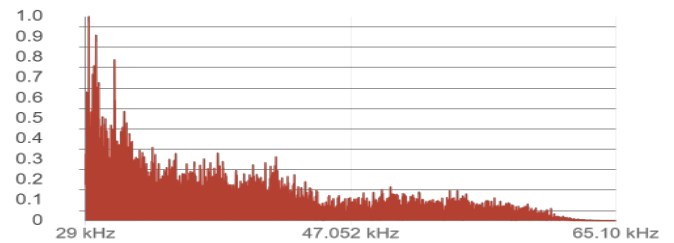

Frequency content

Comments

Waveform

Time-frequency content

Properties

Level	51.9 dB
Date created	18.10.2023
Device	AC13U230
Device Label	AC13U230_00070_231018_0956_0070
Snapshot ID	352947

Frequency content

Comments