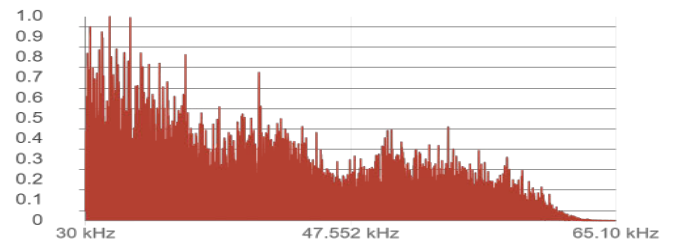

Waveform

Time-frequency content

Properties

Level	57.1 dB
Date created	18.10.2023
Device	AC13U230
Device Label	AC13U230_00082_231018_1008_0082
Snapshot ID	352964

Frequency content

Comments

Waveform

Time-frequency content

Properties

Level	38.2 dB
Date created	18.10.2023
Device	AC13U230
Device Label	AC13U230_00084_231018_1010_0084
Snapshot ID	352966

Frequency content

Comments

Waveform

Time-frequency content

Properties

Level	38 dB
Date created	18.10.2023
Device	AC13U230
Device Label	AC13U230_00085_231018_1010_0085
Snapshot ID	352967