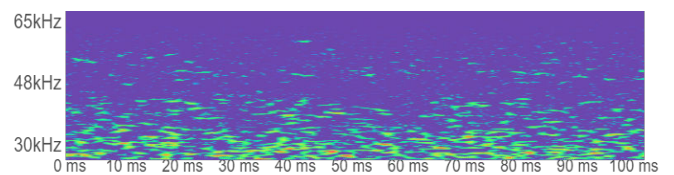

Waveform

Time-frequency content

Properties

Level	57.1 dB
Date created	18.10.2023
Device	AC13U230
Device Label	AC13U230_00082_231018_1008_0082
Snapshot ID	352964

Frequency content

Comments

Waveform

Time-frequency content