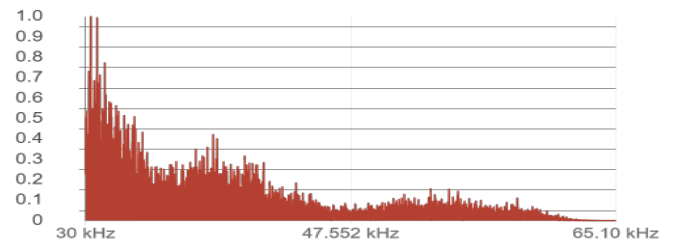

Frequency content

Comments

Waveform

Time-frequency content

Properties

Level	50.6 dB
Date created	18.10.2023
Device	AC13U230
Device Label	AC13U230_00086_231018_1010_0086
Snapshot ID	352968

Frequency content

Comments

Waveform

Time-frequency content