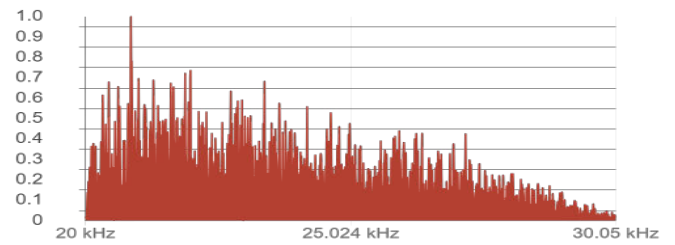

Frequency content

Comments

Waveform

Time-frequency content

Properties

Level	42.6 dB
Date created	18.10.2023
Device	AC13U230
Device Label	AC13U230_00066_231018_0949_0066
Snapshot ID	352942

Frequency content

Comments