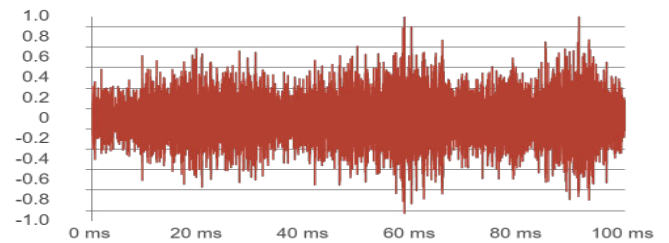

Comments

Waveform