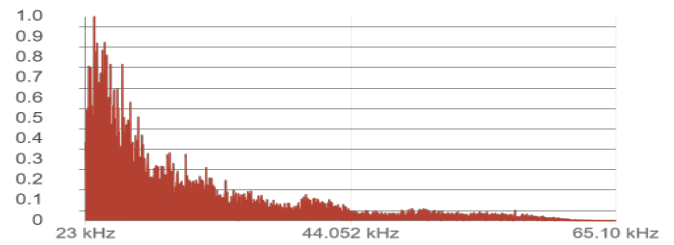

Waveform

Time-frequency content

Properties

Level	51.8 dB
Date created	18.10.2023
Device	AC13U230
Device Label	AC13U230_00067_231018_0953_0067
Snapshot ID	352943

Frequency content

Comments

Waveform

Time-frequency content

Properties

Level	72 dB
Date created	18.10.2023
Device	AC13U230
Device Label	AC13U230_00068_231018_0955_0068
Snapshot ID	352945

Frequency content

Comments

Waveform

Time-frequency content

Properties

Level	68 dB
Date created	18.10.2023
Device	AC13U230
Device Label	AC13U230_00069_231018_0955_0069
Snapshot ID	352946