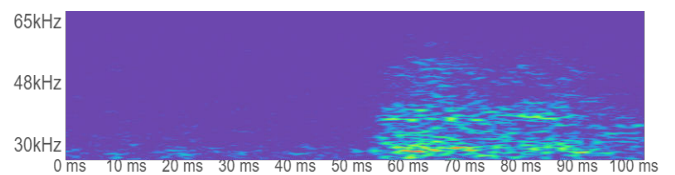

Frequency content

Comments

Waveform

Time-frequency content

Properties

Level	45.3 dB
Date created	18.10.2023
Device	AC13U230
Device Label	AC13U230_00081_231018_1008_0081
Snapshot ID	352963

Frequency content

Comments