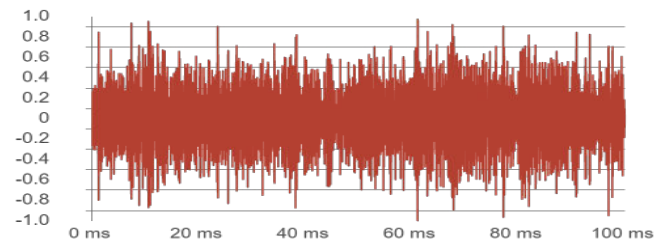

Comments

Waveform