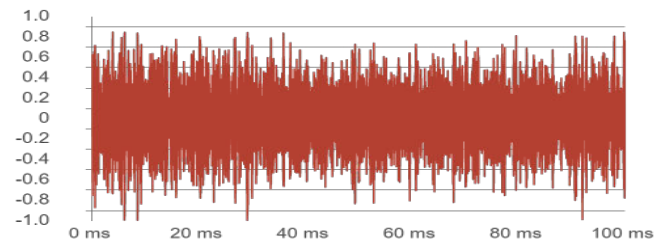

Comments

Waveform